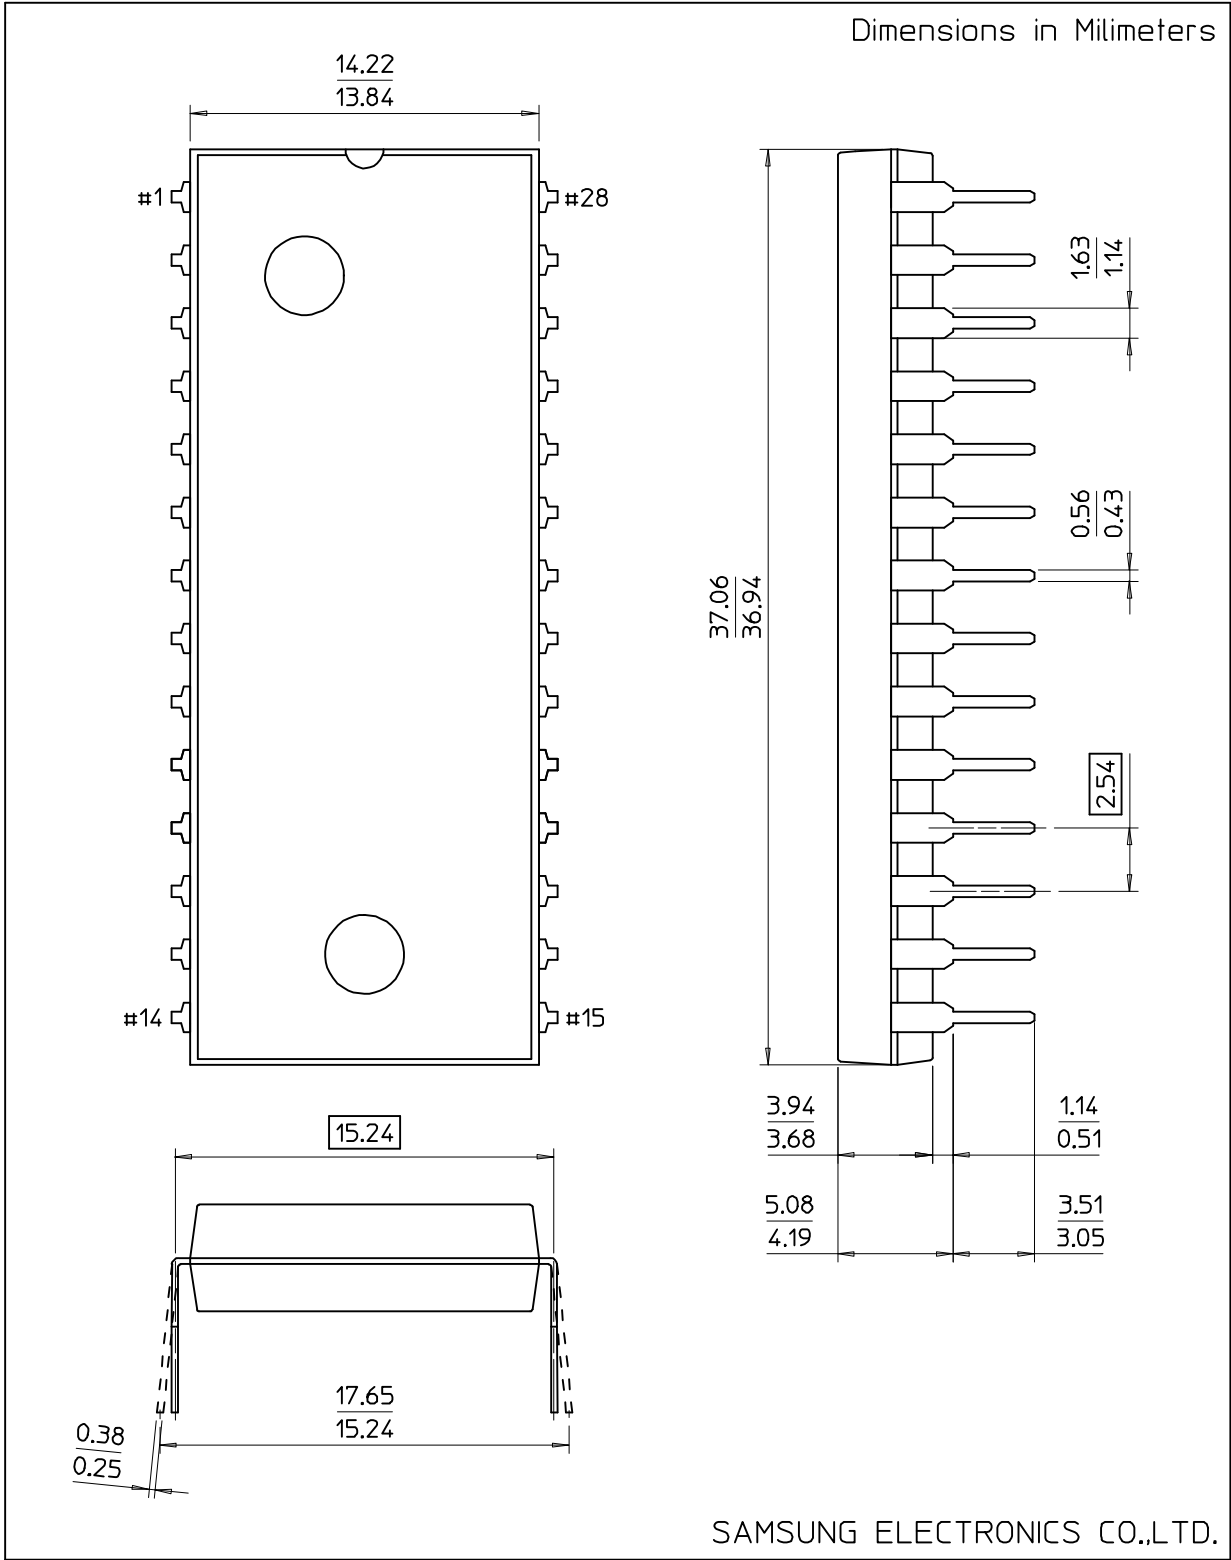

28-DIP-600-SG

Dimensions in Millimeters

SAMSUNG ELECTRONICS CO.,LTD.